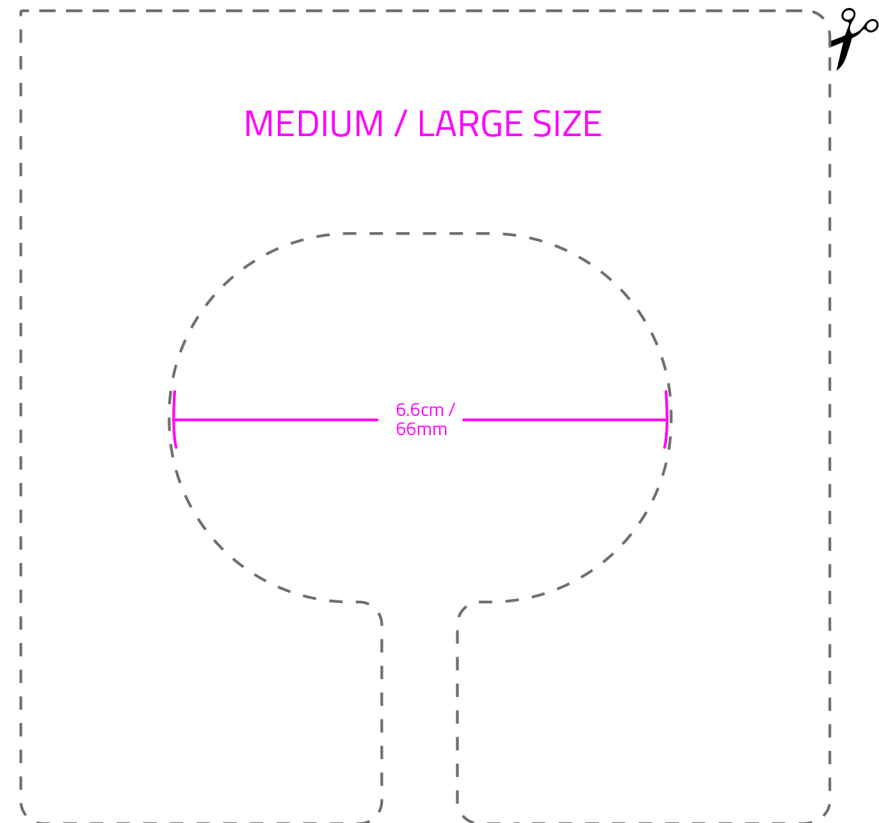

NABU SMARTBAND SIZING GUIDE

- 1 Print the included wrist guides here
- 2 Cut inner hole where indicated
- 3 Stick your wrist through
- 4 See which of the two sizes gives you the best fit, allowing for a bit more room

Don't have scissors? Take a piece of string, wrap it around your wrist and measure it.

For accurate measurements, please print sizing guide at 100%.