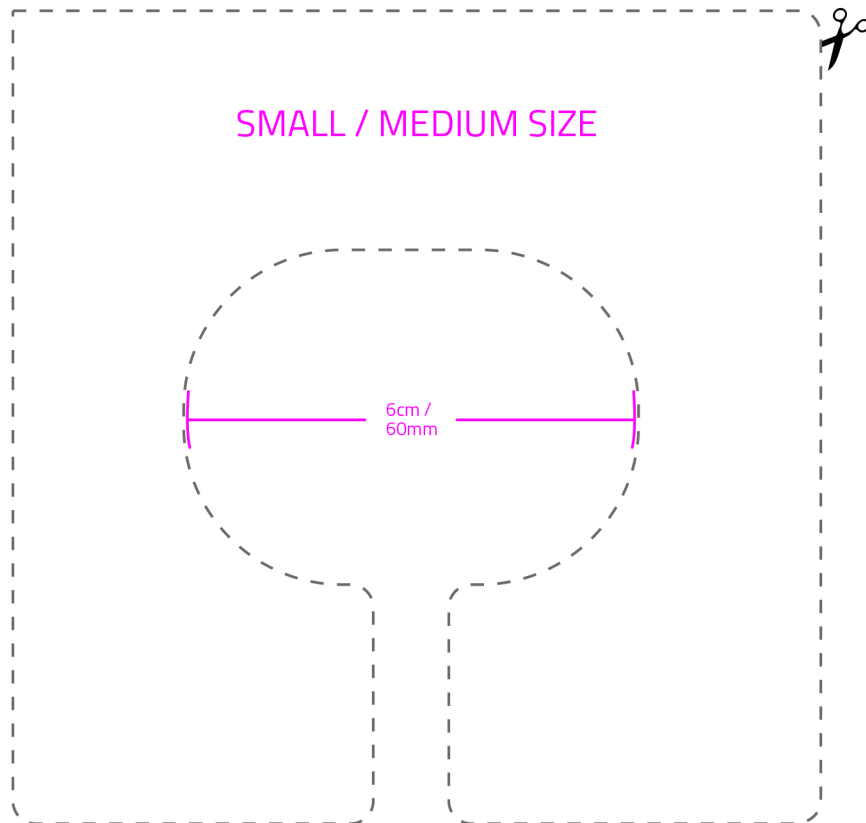

NABU SMARTBAND SIZING GUIDE

- 1 Print the included wrist guides here
- 2 Cut inner hole where indicated
- 3 Stick your wrist through
- 4 See which of the two sizes gives you the best fit, allowing for a bit more room

Don't have scissors? Take a piece of string, wrap it around your wrist and measure it.

For accurate measurements, please print sizing guide at 100%.